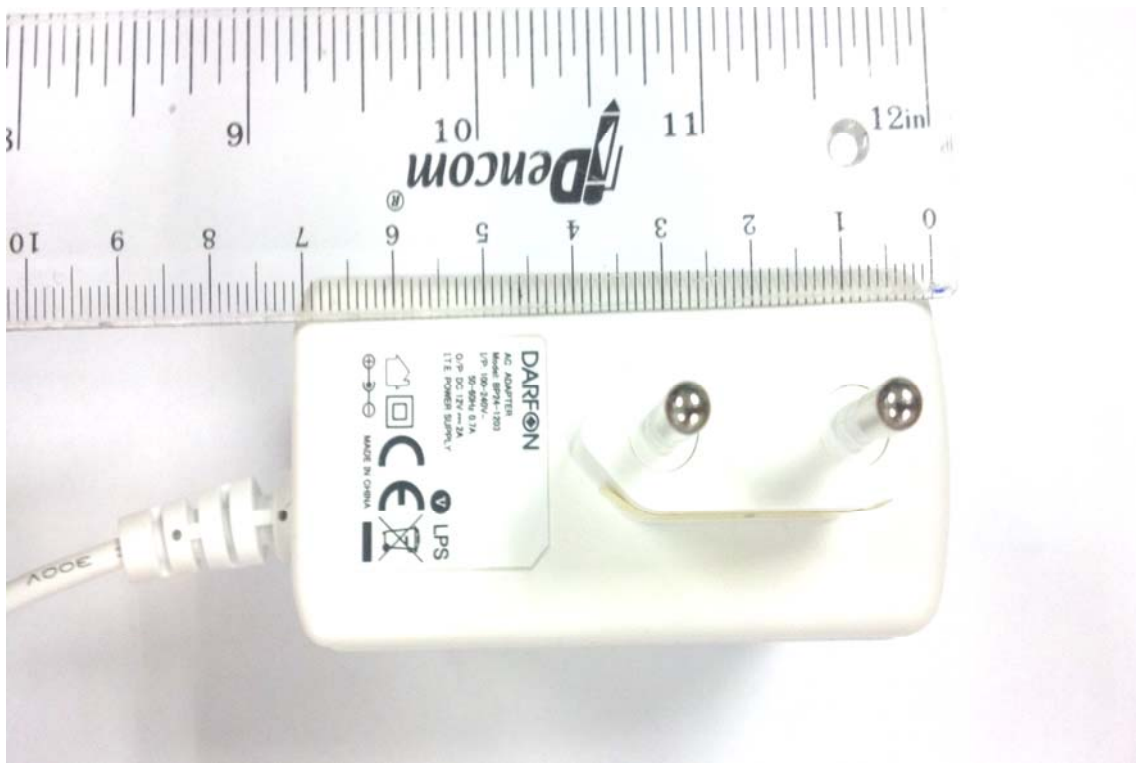

Darfon / BB0J-C