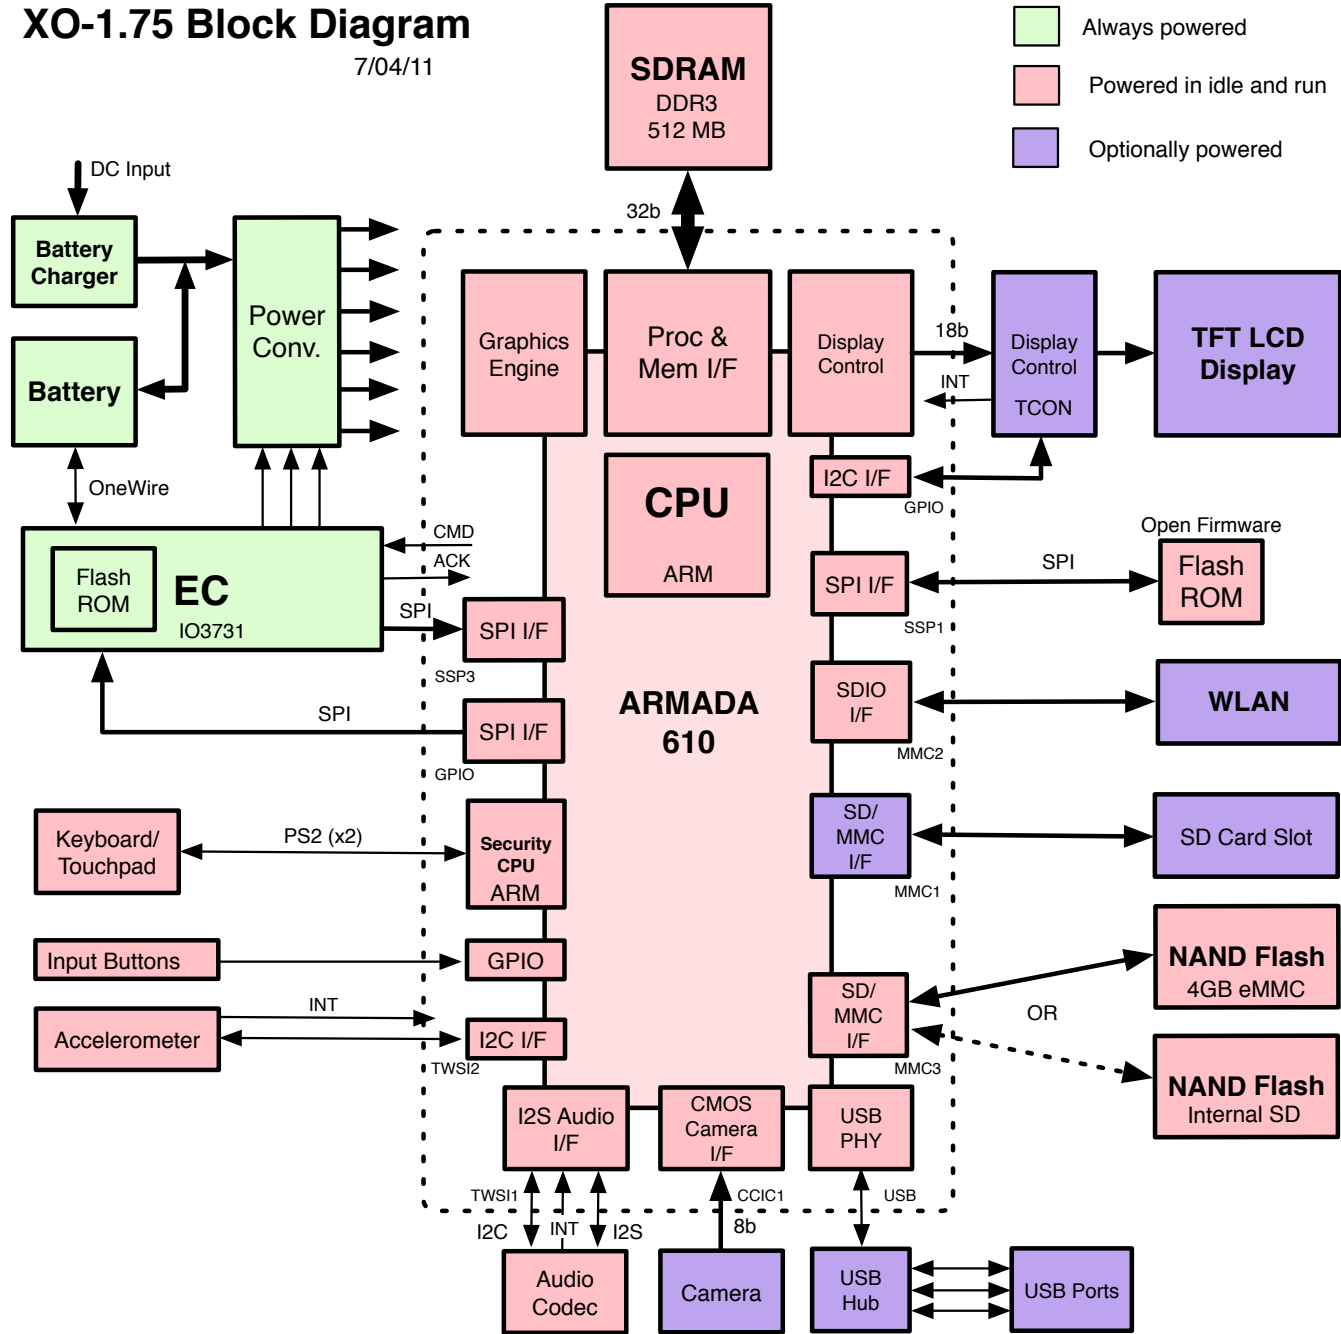

XO-1.75 Block Diagram

7/04/11

- Always powered
- Powered in idle and run
- Optionally powered